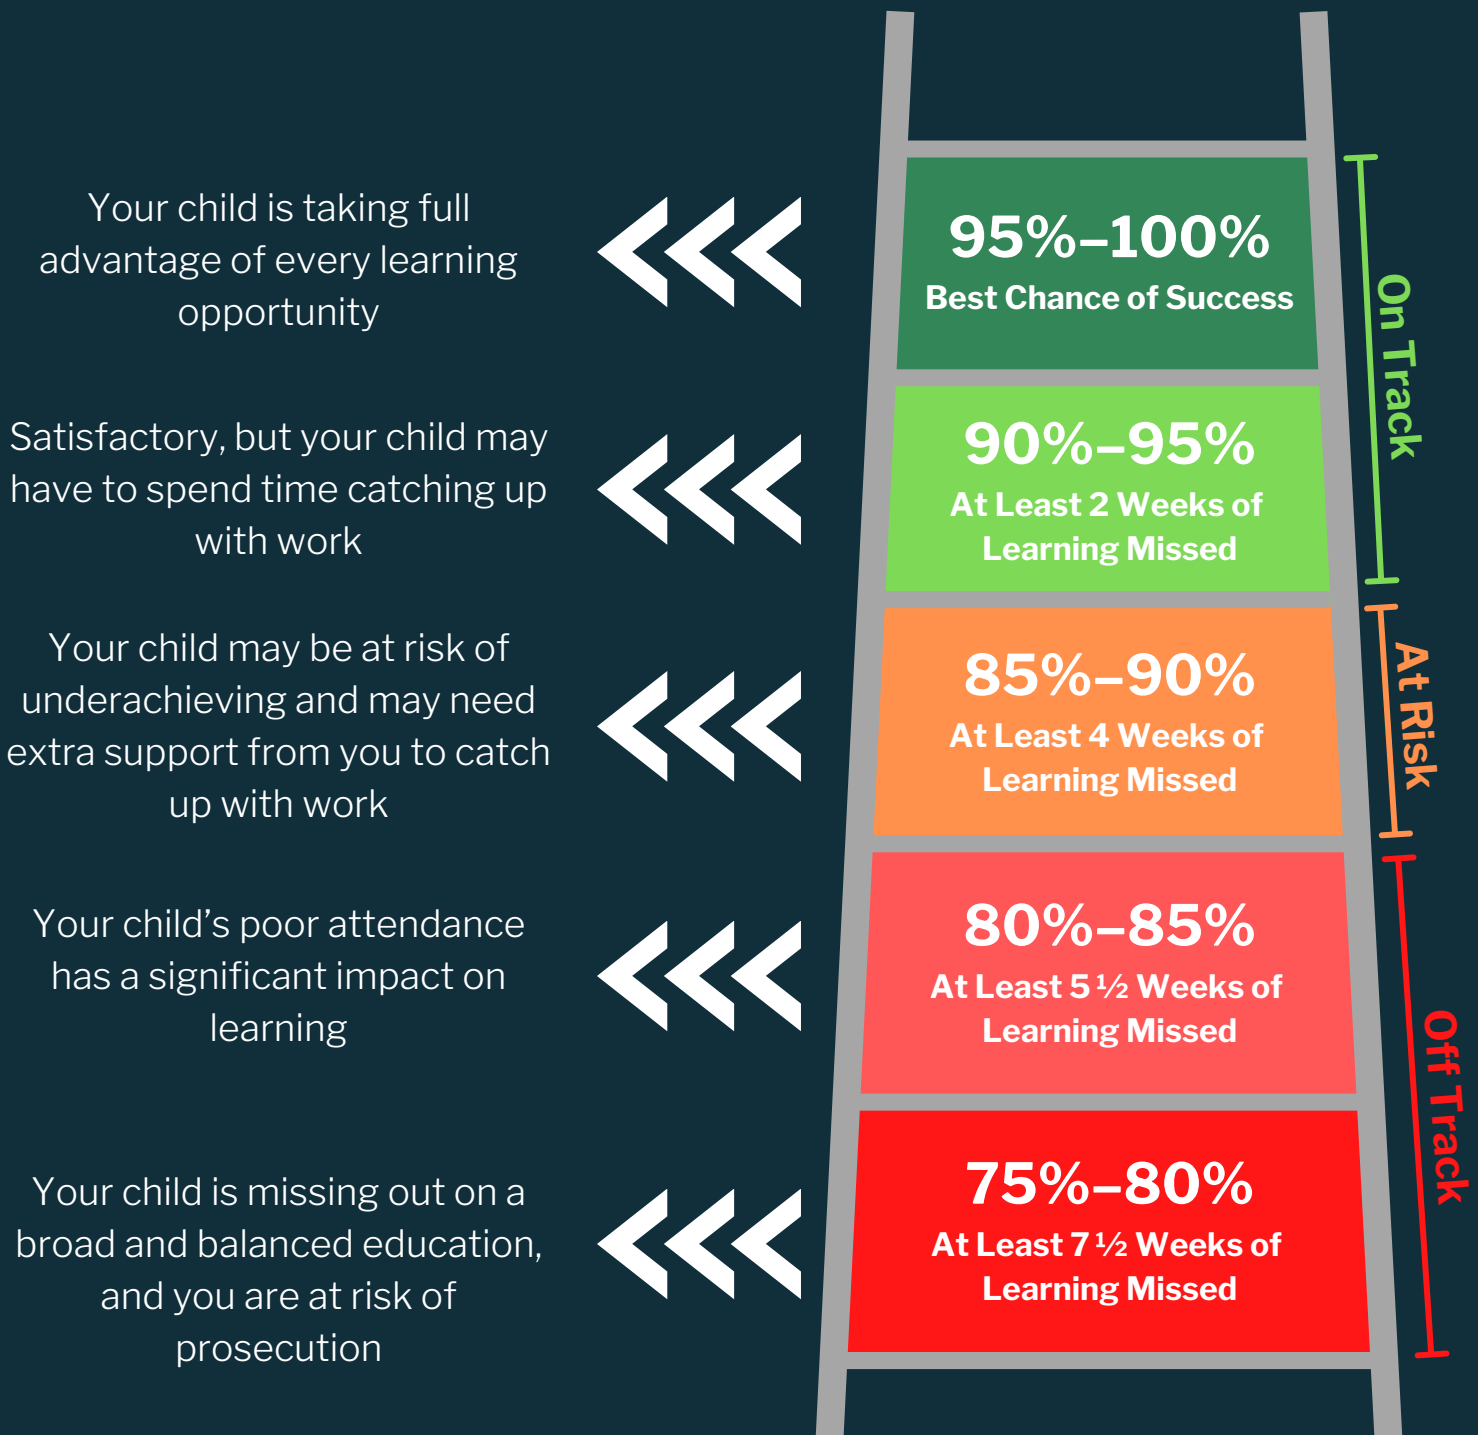

Why is School Attendance So Important?

Ysgol Calon Cymru is dedicated to working with pupils and their families to secure excellent attendance to school. We encourage every student to attend school on time every day, and aim for 100% attendance, to ensure that they gain the most from their education.

Frequently Asked Questions on School Attendance

Why is school attendance so important?

Regular school attendance is an important part of giving children the best possible start in life. Pupils who miss school frequently can fall behind with their work and do less well in exams.